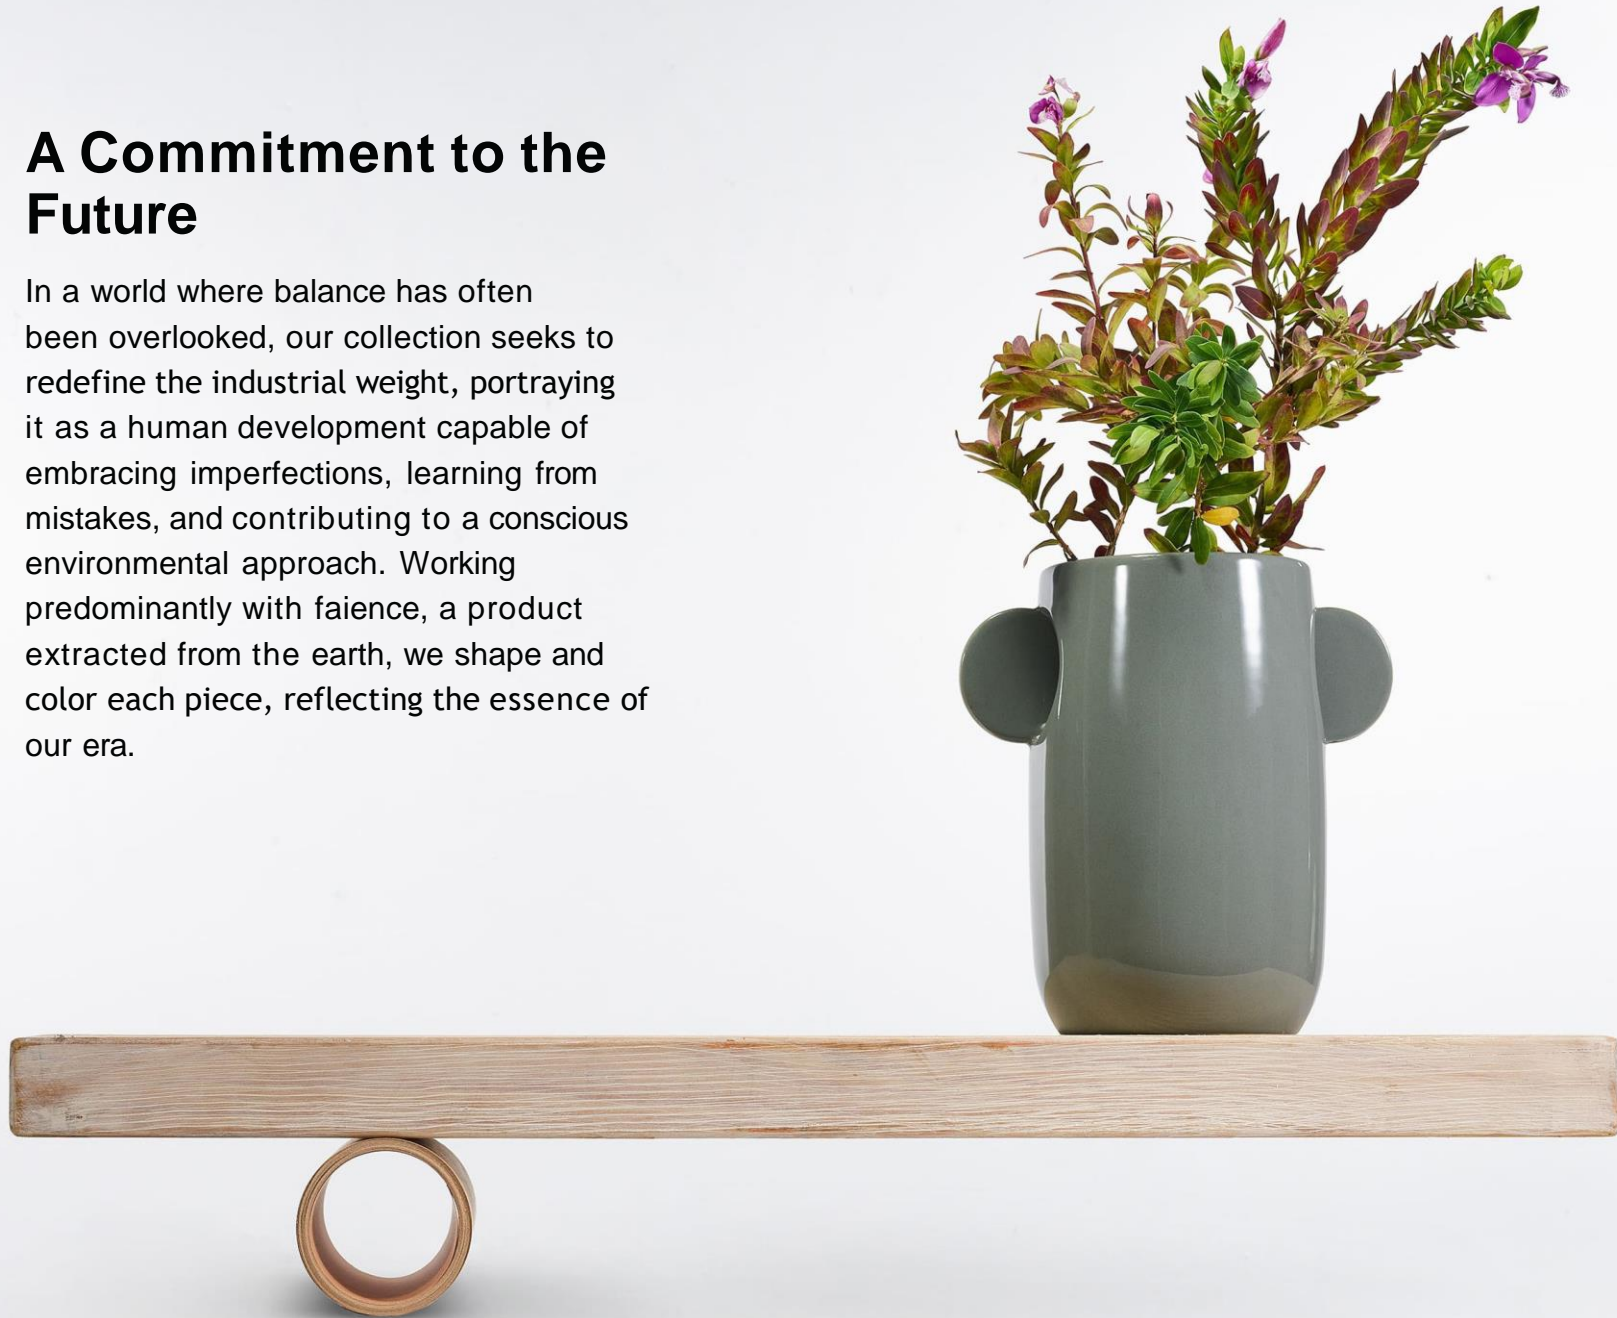

A Commitment to the Future

In a world where balance has often been overlooked, our collection seeks to redefine the industrial weight, portraying it as a human development capable of embracing imperfections, learning from mistakes, and contributing to a conscious environmental approach. Working predominantly with faience, a product extracted from the earth, we shape and color each piece, reflecting the essence of our era.