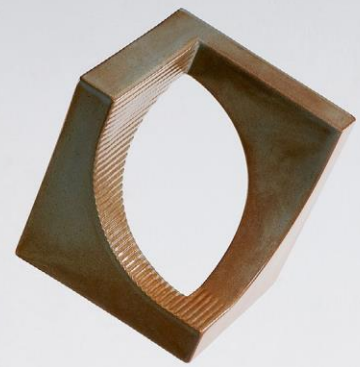

REF: 709

12d x 48h cm

Mini Vase w/ Candlestick

REF: 710

6,5d x 16h cm

Square candlestick

REF: 1353

7d x 7 x 6,5h cm